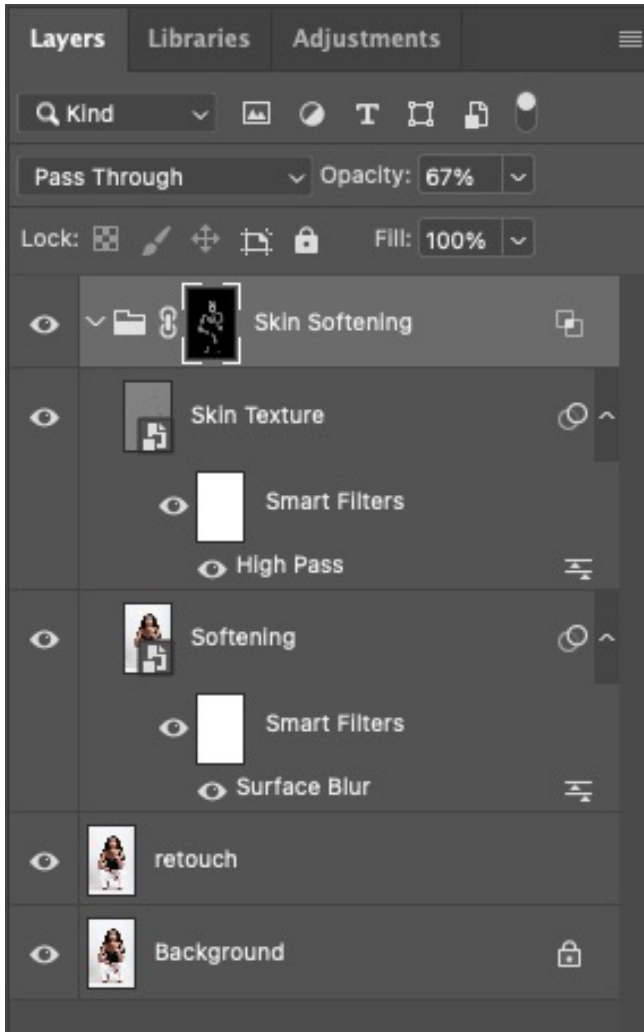

Before update

After update to PS 24.0.0

L1160152_w.psd

Adobe Photoshop file - 517,8 MB

Information

[Show Less](#)

Created	Friday, 6. May 2022 at 10:46
Modified	Friday, 6. May 2022 at 10:57
Last opened	Today, 09:59
Content created	Thursday, 5. May 2022 at 17:52
Dimensions	4000×6000
Resolution	300×300
Colour space	RGB
Colour profile	Adobe RGB (1998)
Device make	LEICA CAMERA AG
Device model	LEICA SL2-S

L1040083_w_test col profile.psd

Adobe Photoshop file - 1,15 GB

Information

[Show Less](#)

Created	Today, 10:20
Modified	Today, 10:21
Content created	Thursday, 20. October 2022 at 18:05
Dimensions	4000×6000
Resolution	300×300
Colour space	RGB
Colour profile	Adobe RGB (1998)
Device make	LEICA CAMERA AG
Device model	LEICA SL2-S