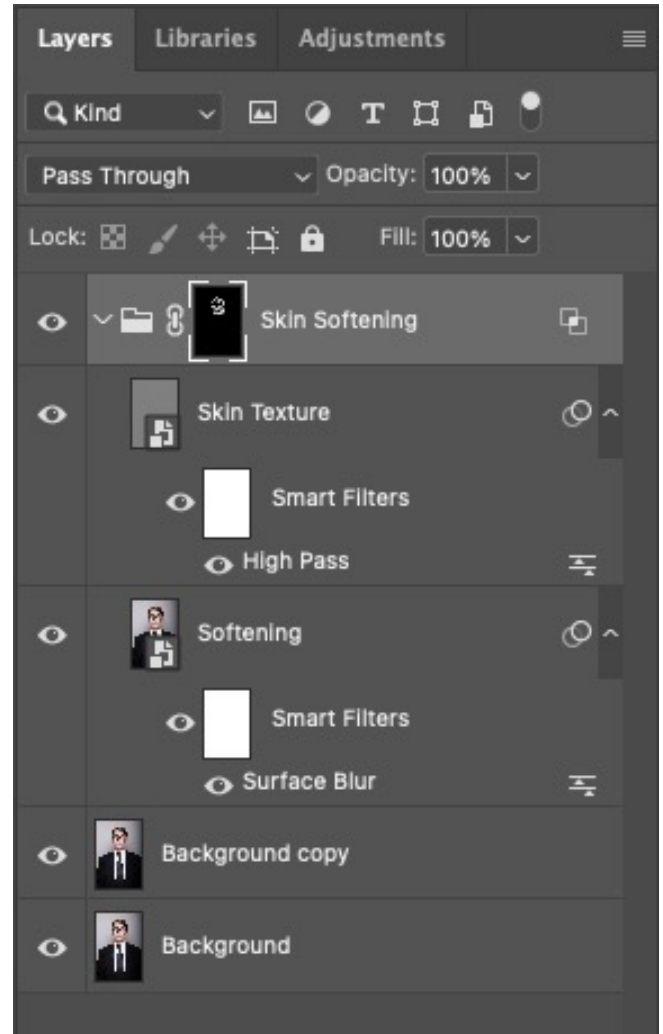

Before update

After update to PS 24.0.0

L1160152_w.psd

Adobe Photoshop file - 517,8 MB

Information

[Show Less](#)

Created	Friday, 6. May 2022 at 10:46
Modified	Friday, 6. May 2022 at 10:57
Last opened	Today, 09:59
Content created	Thursday, 5. May 2022 at 17:52
Dimensions	4000×6000
Resolution	300×300
Colour space	RGB
Colour profile	Adobe RGB (1998)
Device make	LEICA CAMERA AG
Device model	LEICA SL2-S

L1040083_w_test col profile.psd

Adobe Photoshop file - 1,15 GB

Information

[Show Less](#)

Created	Today, 10:20
Modified	Today, 10:21
Content created	Thursday, 20. October 2022 at 18:05
Dimensions	4000×6000
Resolution	300×300
Colour space	RGB
Colour profile	Adobe RGB (1998)
Device make	LEICA CAMERA AG
Device model	LEICA SL2-S